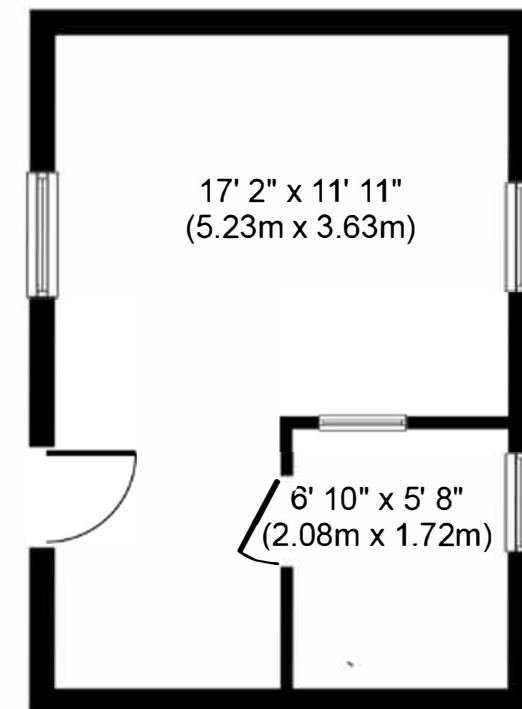

Approximate Floor Area
905 sq.ft.
(84.1 sq.m.)

Outbuilding
Approximate Floor Area
204 sq.ft.
(19.0 sq.m.)

Whilst every attempt has been made to ensure the accuracy of the floor plan contained here, measurements of doors, windows, rooms and any other items are approximate and no responsibility is taken for any error, omission, or mis-statement. The measurements should not be relied upon for valuation, transaction and/or funding purposes. This plan is for illustrative purposes only and should be used as such by any prospective purchaser or tenant.