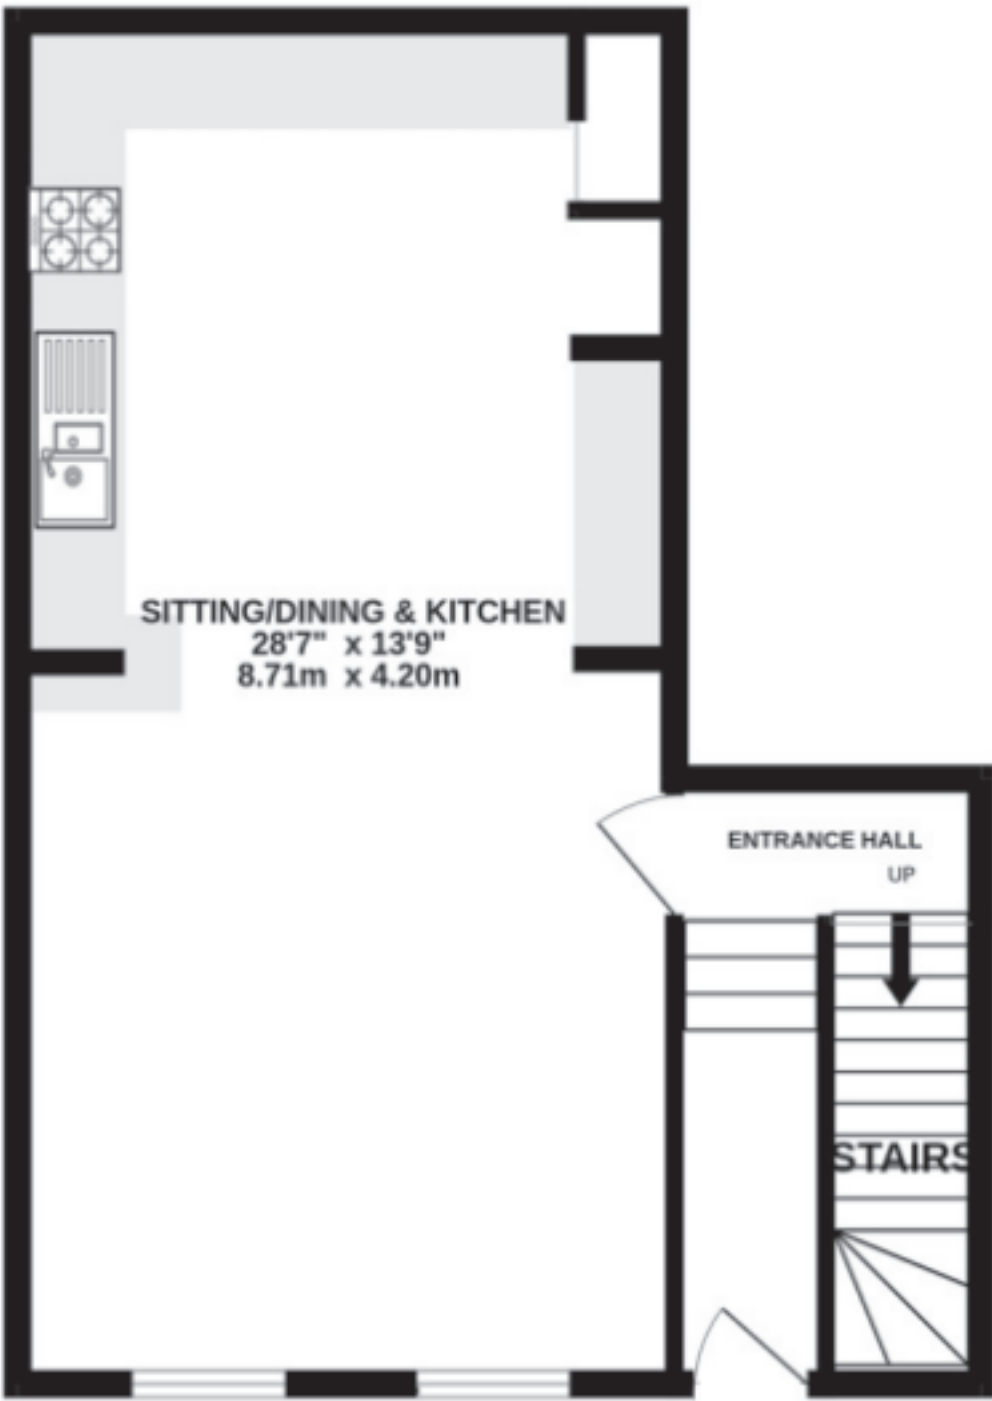

GROUND FLOOR

FIRST FLOOR

SECOND FLOOR

THIRD FLOOR

TOTAL FLOOR AREA : 1936 sq.ft. (179.9 sq.m.) approx.

Whilst every attempt has been made to ensure the accuracy of the floorplan contained here, measurements of doors, windows, rooms and any other items are approximate and no responsibility is taken for any error, omission or mis-statement. This plan is for illustrative purposes only and should be used as such by any prospective purchaser. The services, systems and appliances shown have not been tested and no guarantee as to their operability or efficiency can be given.