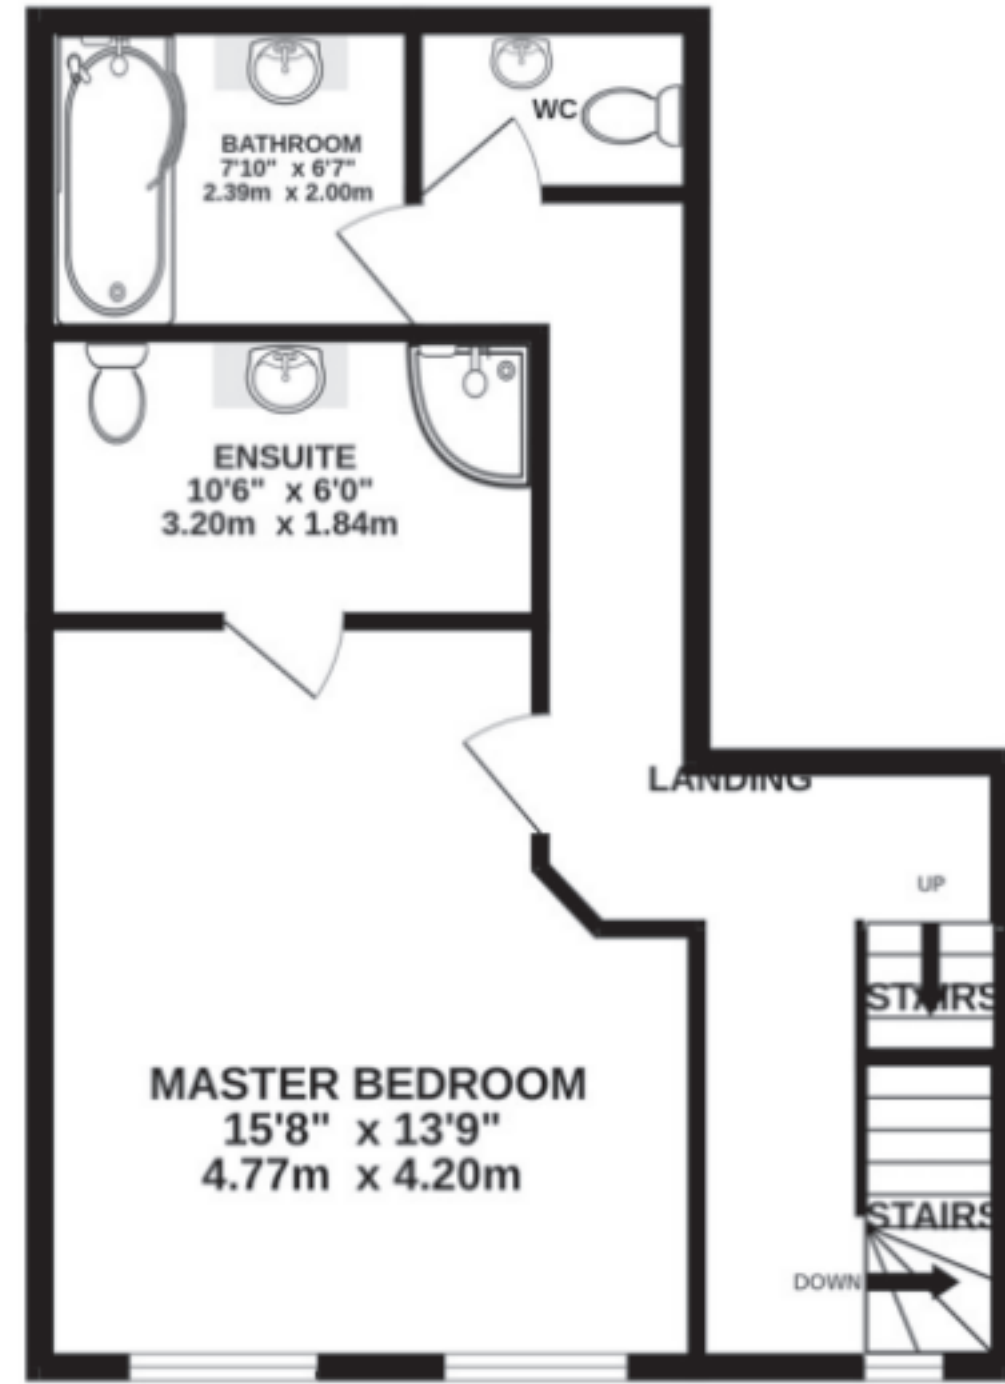

GROUND FLOOR

FIRST FLOOR

SECOND FLOOR

THIRD FLOOR

TOTAL FLOOR AREA : 1936 sq.ft. (179.9 sq.m.) approx.

Whilst every attempt has been made to ensure the accuracy of the floorplan contained here, measurements of doors, windows, rooms and any other items are approximate and no responsibility is taken for any error, omission or mis-statement. This plan is for illustrative purposes only and should be used as such by any prospective purchaser. The services, systems and appliances shown have not been tested and no guarantee as to their operability or efficiency can be given.

Made with Metropix ©2024